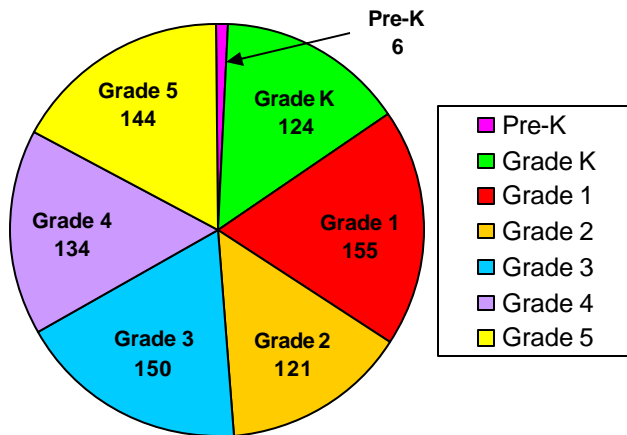

School Profile: Abbotts Hill Elementary School

Grade Level Distribution

Race/Ethnic Distribution

General Information

Source: SchoolNet Dashboard 2009-10
Fulton County Schools Mobility Report 2008-09