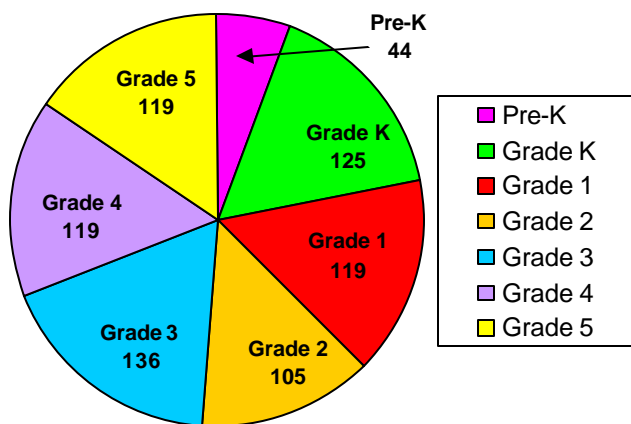

School Profile: State Bridge Crossing Elementary

Grade Level Distribution

Race/Ethnic Distribution

General Information

Source: SchoolNet Dashboard 2009-10
Fulton County Schools Mobility Report 2008-09