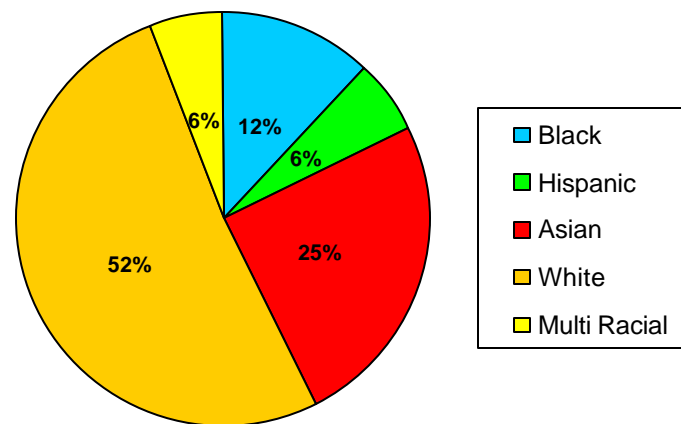

School Profile: State Bridge Crossing Elementary

Grade Level Distribution

Race/Ethnic Distribution

General Information

Source: SchoolNet Dashboard 2009-10
Fulton County Schools Mobility Report 2008-09