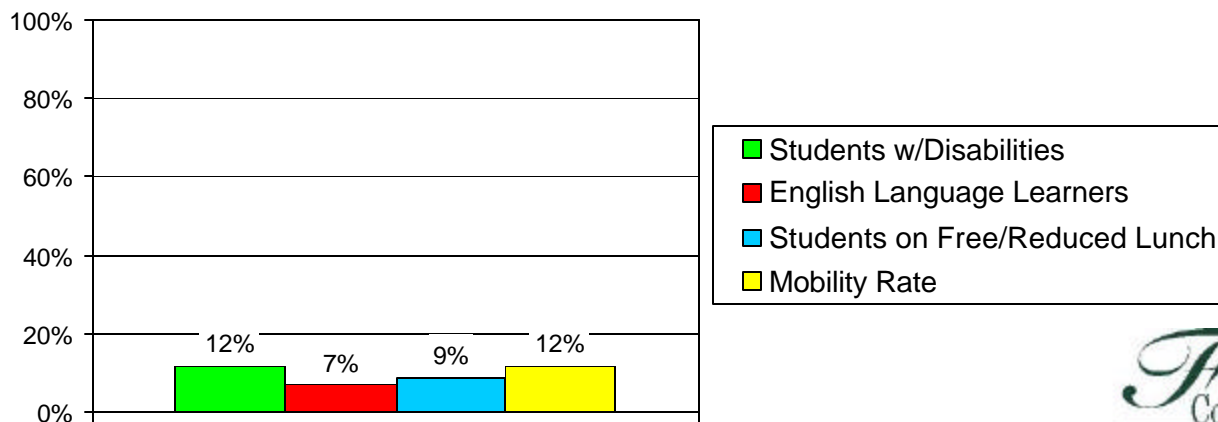

School Profile: State Bridge Crossing Elementary

Grade Level Distribution

Race/Ethnic Distribution

General Information

Source: SchoolNet Dashboard 2009-10
Fulton County Schools Mobility Report 2008-09