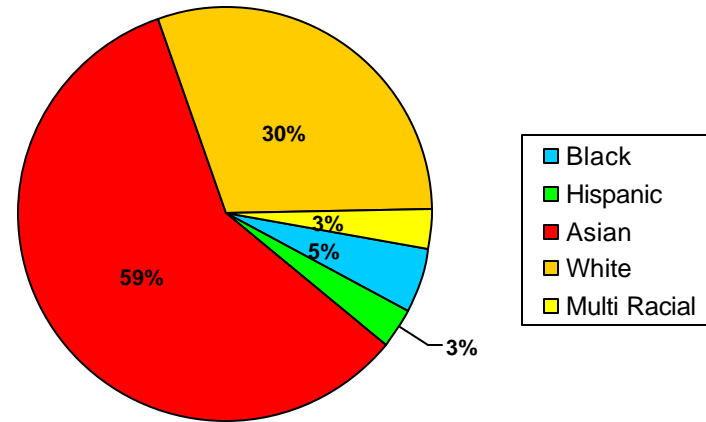

# School Profile: Shakerag Elementary School

Grade Level Distribution

Race/Ethnic Distribution

General Information

Source: SchoolNet Dashboard 2009-10  
Fulton County Schools Mobility Report 2008-09