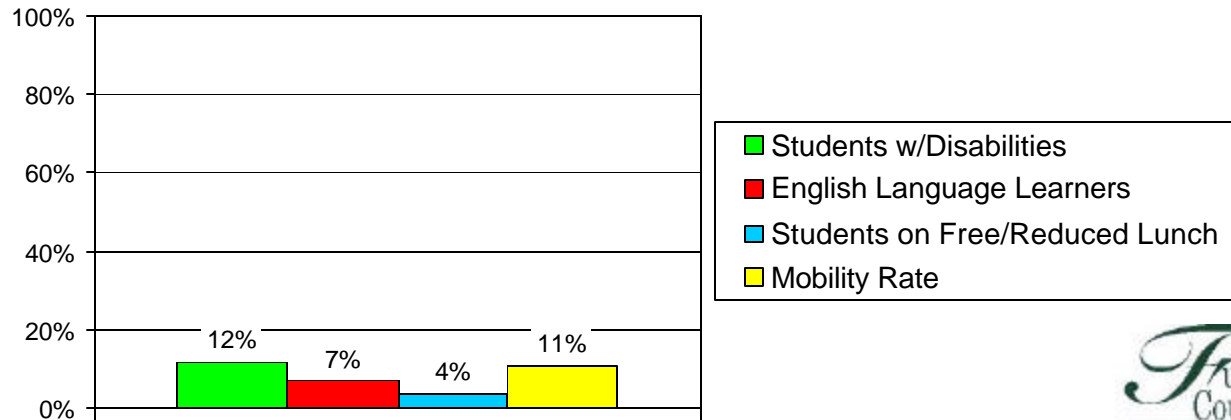

# School Profile: Shakerag Elementary School

Grade Level Distribution

Race/Ethnic Distribution

General Information

Source: SchoolNet Dashboard 2009-10  
Fulton County Schools Mobility Report 2008-09