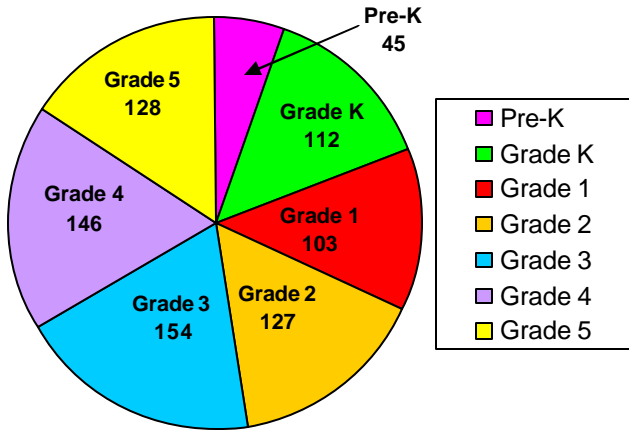

# School Profile: Shakerag Elementary School

Grade Level Distribution

Race/Ethnic Distribution

General Information

Source: SchoolNet Dashboard 2009-10  
Fulton County Schools Mobility Report 2008-09