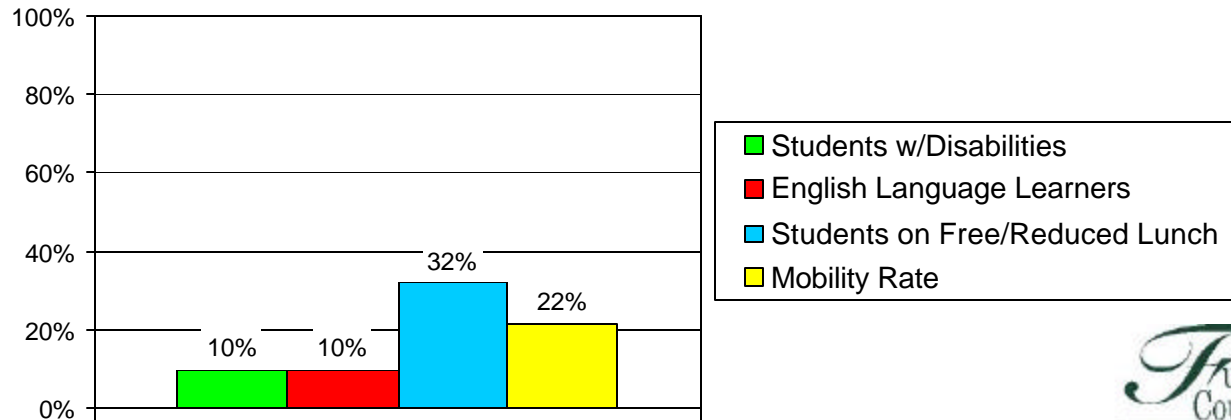

# School Profile: Roswell North Elementary School

Grade Level Distribution

Race/Ethnic Distribution

General Information

Source: SchoolNet Dashboard 2009-10  
Fulton County Schools Mobility Report 2008-09