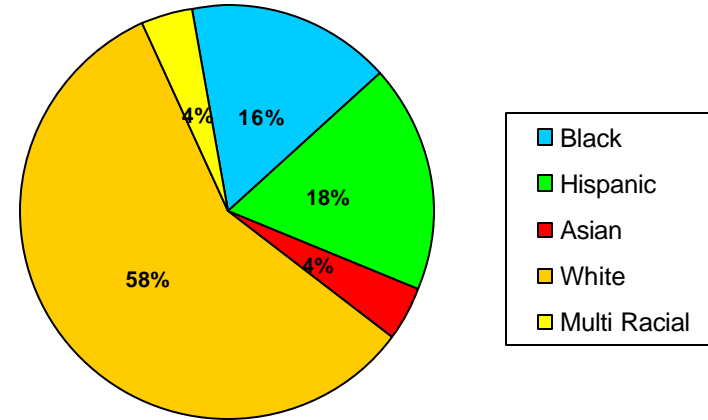

# School Profile: Roswell North Elementary School

Grade Level Distribution

Race/Ethnic Distribution

General Information

Source: SchoolNet Dashboard 2009-10  
Fulton County Schools Mobility Report 2008-09