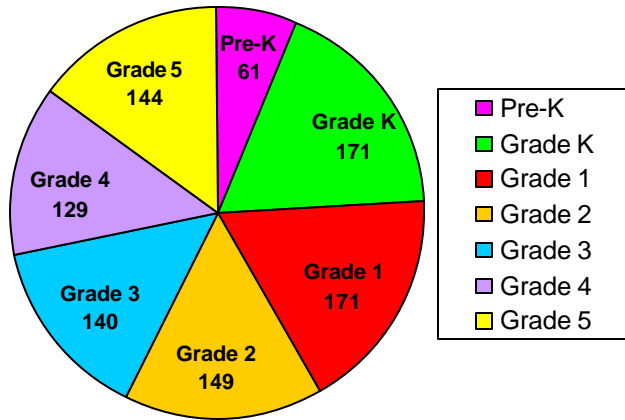

# School Profile: Roswell North Elementary School

Grade Level Distribution

Race/Ethnic Distribution

General Information

Source: SchoolNet Dashboard 2009-10  
Fulton County Schools Mobility Report 2008-09