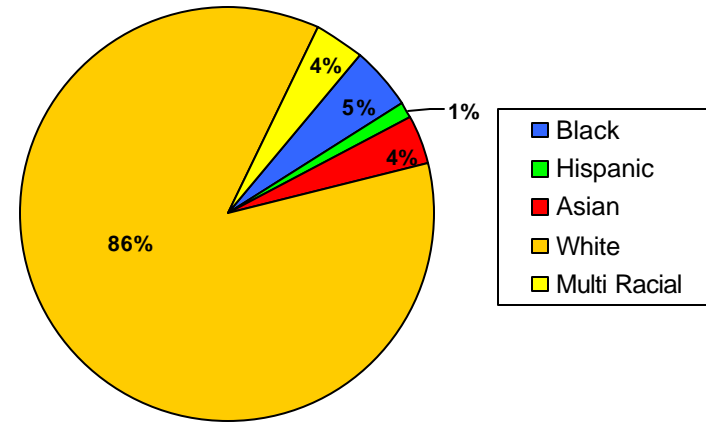

School Profile: Mountain Park Elementary School

Grade Level Distribution

Race/Ethnic Distribution

General Information

Source: SchoolNet Dashboard 2009-10
Fulton County Schools Mobility Report 2008-09