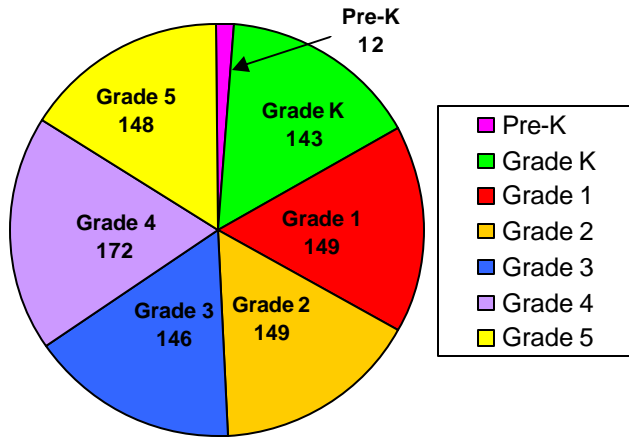

School Profile: Mountain Park Elementary School

Grade Level Distribution

Race/Ethnic Distribution

General Information

Source: SchoolNet Dashboard 2009-10
Fulton County Schools Mobility Report 2008-09