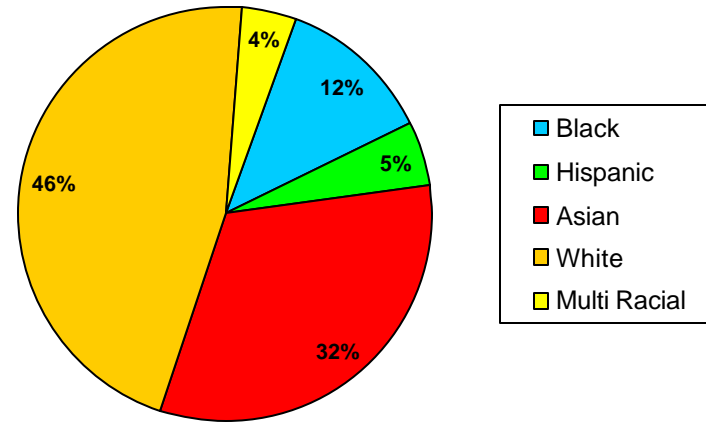

School Profile: Medlock Bridge Elementary School

Grade Level Distribution

Race/Ethnic Distribution

General Information

Source: SchoolNet Dashboard 2009-10
Fulton County Schools Mobility Report 2008-09