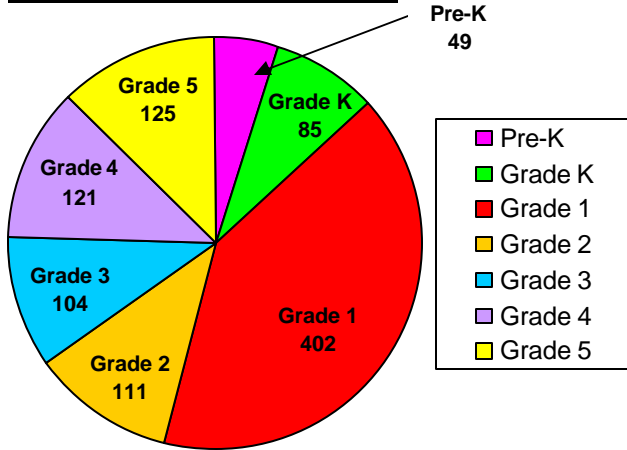

School Profile: Medlock Bridge Elementary School

Grade Level Distribution

Race/Ethnic Distribution

General Information

Source: SchoolNet Dashboard 2009-10
Fulton County Schools Mobility Report 2008-09