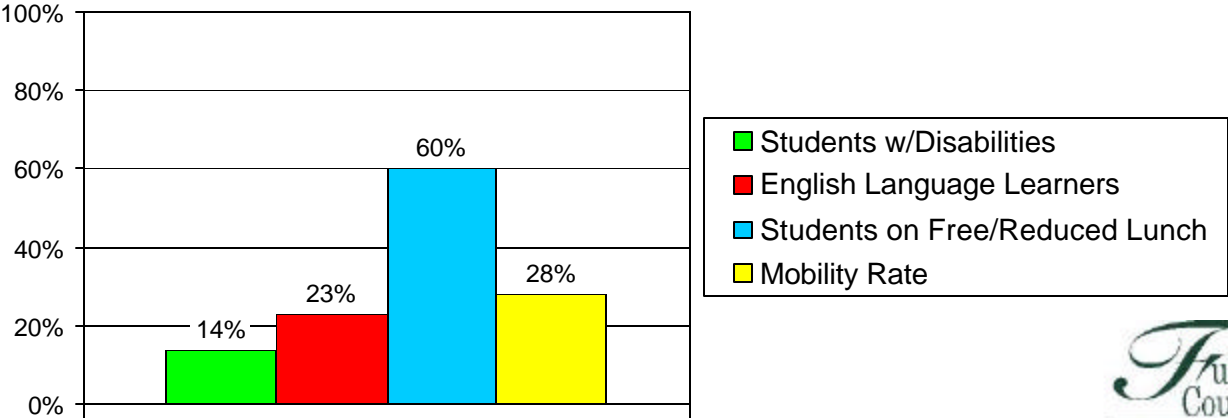

School Profile: Esther Jackson Elementary School

Grade Level Distribution

Race/Ethnic Distribution

General Information

Source: SchoolNet Dashboard 2009-10
Fulton County Schools Mobility Report 2008-09