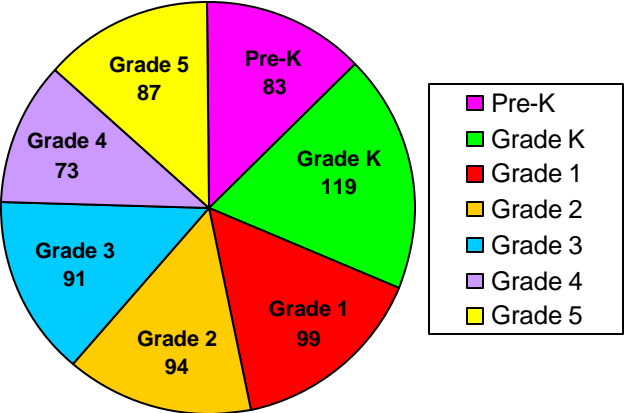

School Profile: Esther Jackson Elementary School

Grade Level Distribution

Race/Ethnic Distribution

General Information

Source: SchoolNet Dashboard 2009-10
Fulton County Schools Mobility Report 2008-09