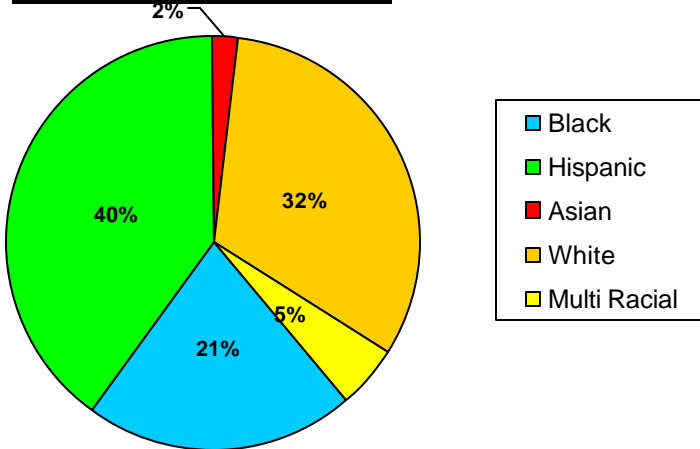

School Profile: Esther Jackson Elementary School

Grade Level Distribution

Race/Ethnic Distribution

General Information

Source: SchoolNet Dashboard 2009-10
Fulton County Schools Mobility Report 2008-09