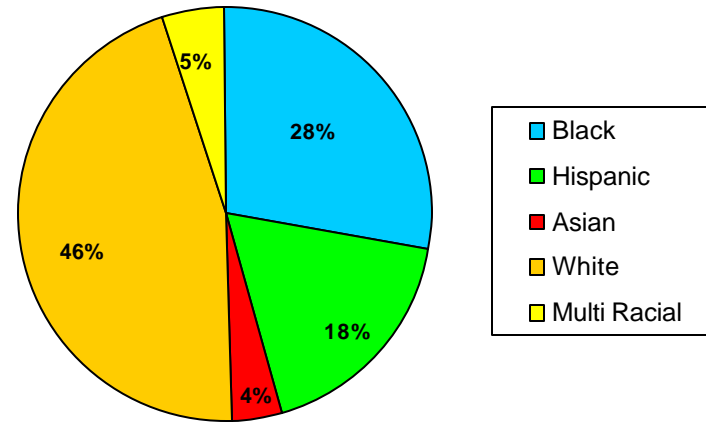

# School Profile: River Eves Elementary School

Grade Level Distribution

Race/Ethnic Distribution

General Information

Source: SchoolNet Dashboard 2009-10  
Fulton County Schools Mobility Report 2008-09