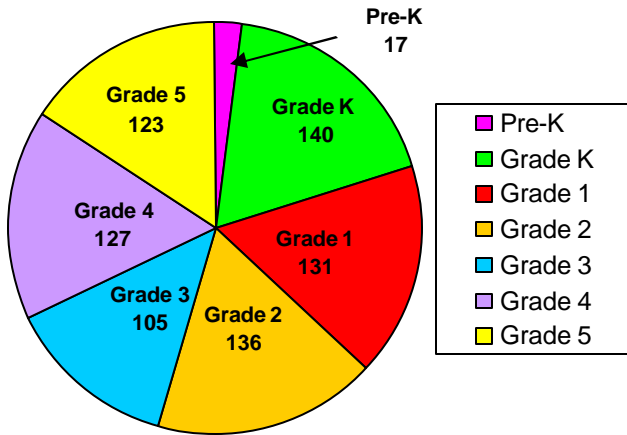

# School Profile: River Eves Elementary School

Grade Level Distribution

Race/Ethnic Distribution

General Information

Source: SchoolNet Dashboard 2009-10  
Fulton County Schools Mobility Report 2008-09