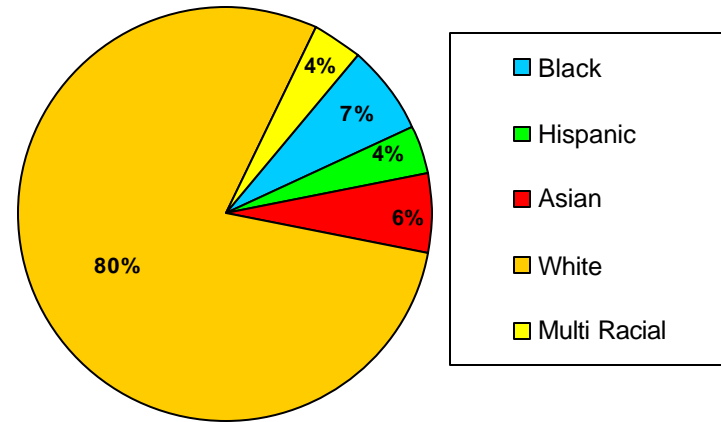

School Profile: Sweet Apple Elementary

Grade Level Distribution

Race/Ethnic Distribution

General Information

Source: SchoolNet Dashboard 2009-10
Fulton County Schools Mobility Report 2008-09