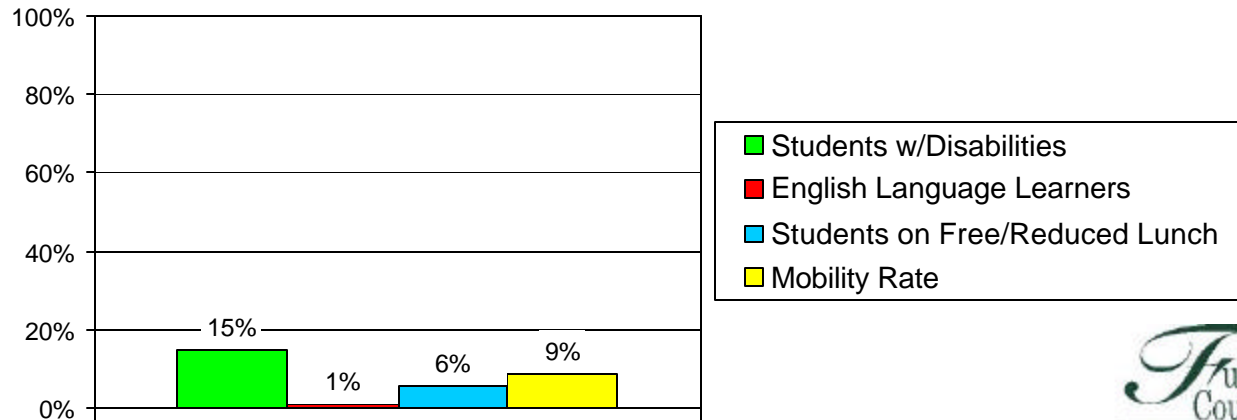

School Profile: Sweet Apple Elementary

Grade Level Distribution

Race/Ethnic Distribution

General Information

Source: SchoolNet Dashboard 2009-10
Fulton County Schools Mobility Report 2008-09