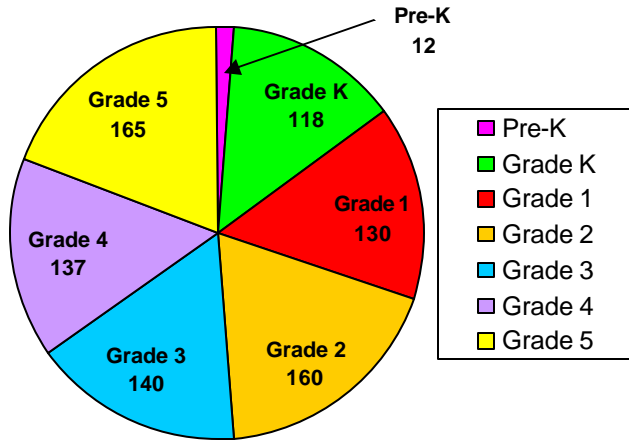

School Profile: Sweet Apple Elementary

Grade Level Distribution

Race/Ethnic Distribution

General Information

Source: SchoolNet Dashboard 2009-10
Fulton County Schools Mobility Report 2008-09