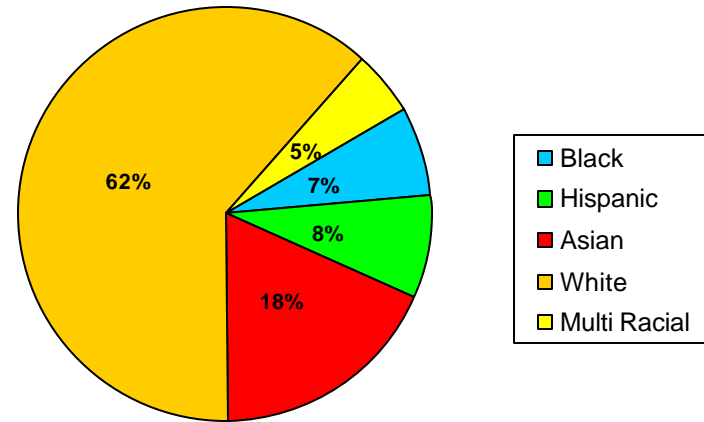

# School Profile: Dolvin Elementary School

Grade Level Distribution

Race/Ethnic Distribution

General Information

Source: SchoolNet Dashboard 2009-10  
Fulton County Schools Mobility Report 2008-09