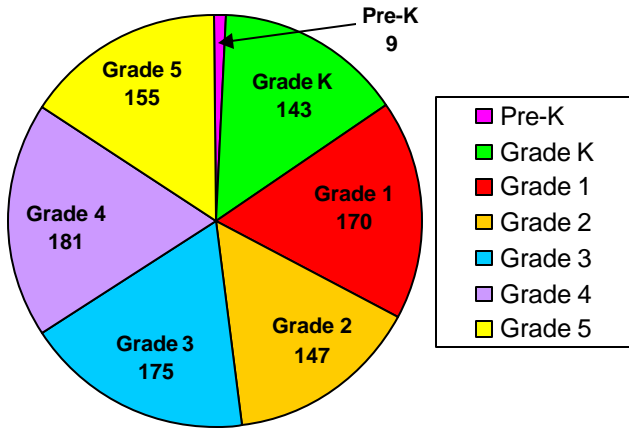

# School Profile: Dolvin Elementary School

Grade Level Distribution

Race/Ethnic Distribution

General Information

Source: SchoolNet Dashboard 2009-10  
Fulton County Schools Mobility Report 2008-09