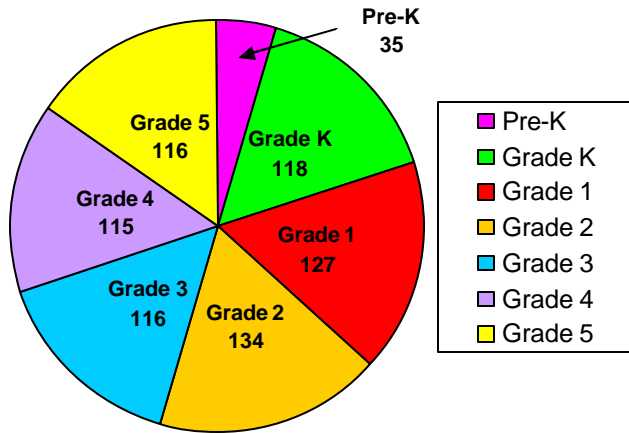

# School Profile: Barnwell Elementary School

Grade Level Distribution

Race/Ethnic Distribution

General Information

Source: SchoolNet Dashboard 2009-10  
Fulton County Schools Mobility Report 2008-09