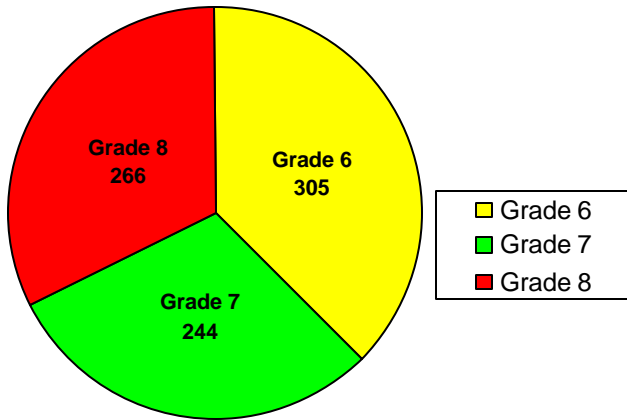

# School Profile: Camp Creek Middle School

Grade Level Distribution

Race/Ethnic Distribution

General Information

Source: SchoolNet Dashboard 2009-10  
Fulton County Schools Mobility Report 2008-09