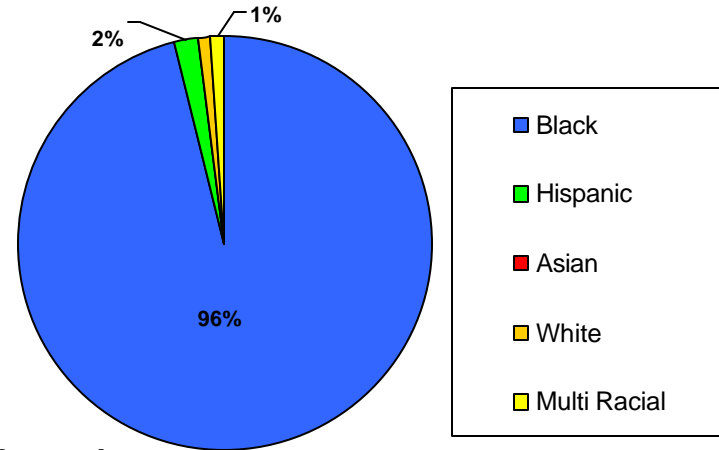

# School Profile: Camp Creek Middle School

Grade Level Distribution

Race/Ethnic Distribution

General Information

Source: SchoolNet Dashboard 2009-10  
Fulton County Schools Mobility Report 2008-09