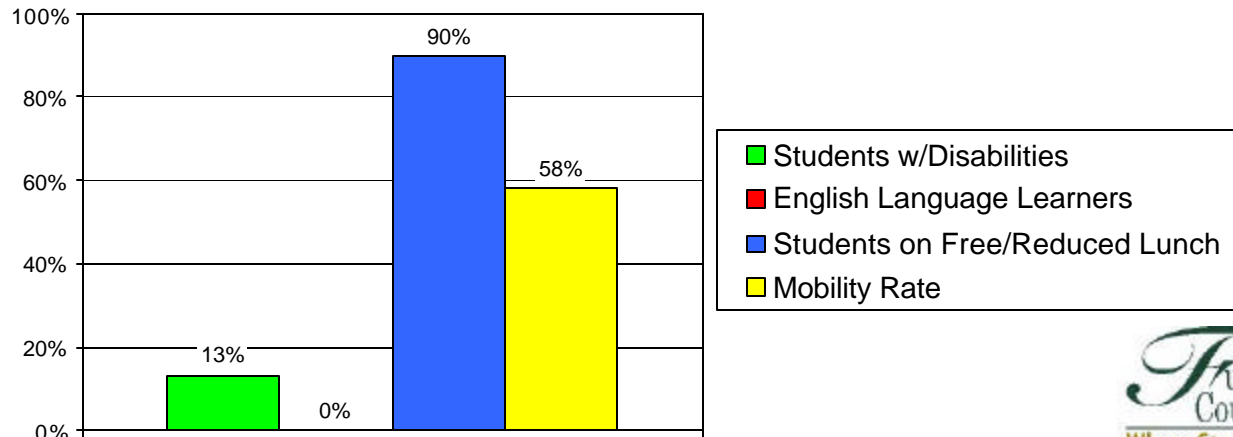

# School Profile: Camp Creek Middle School

Grade Level Distribution

Race/Ethnic Distribution

General Information

Source: SchoolNet Dashboard 2009-10  
Fulton County Schools Mobility Report 2008-09