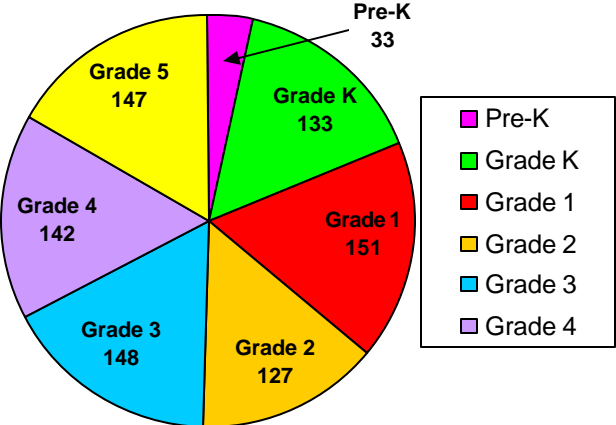

# School Profile: Campbell Elementary School

**Grade Level Distribution**

**Race/Ethnic Distribution**

**General Information**

Source: SchoolNet Dashboard 2009-10  
Fulton County Schools Mobility Report 2008-09