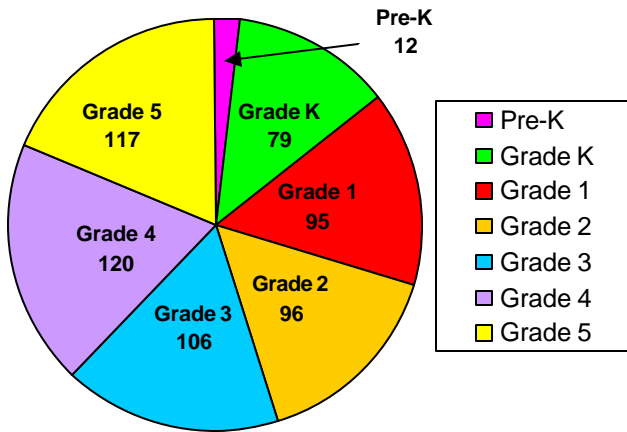

# School Profile: Stonewall Tell Elementary

Grade Level Distribution

Race/Ethnic Distribution

General Information

Source: SchoolNet Dashboard 2009-10  
Fulton County Schools Mobility Report 2008-09