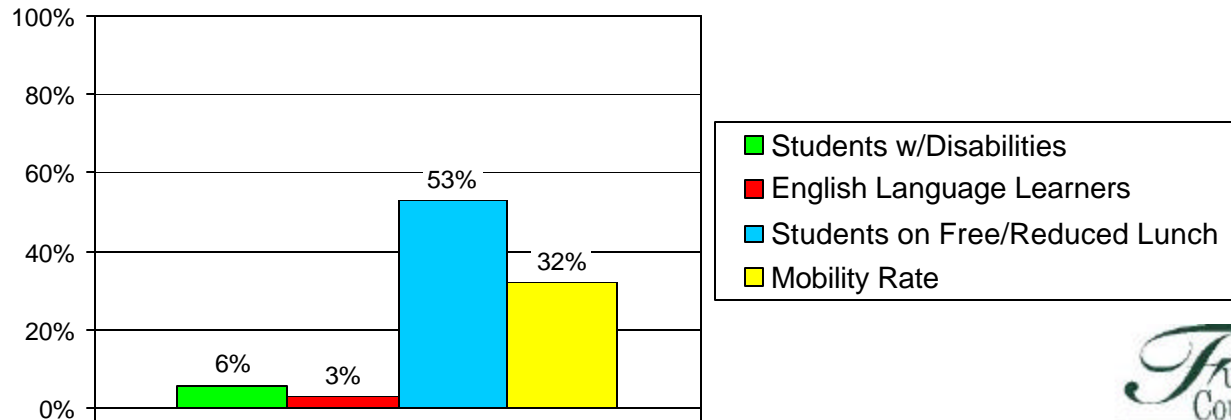

# School Profile: Stonewall Tell Elementary

Grade Level Distribution

Race/Ethnic Distribution

General Information

Source: SchoolNet Dashboard 2009-10  
Fulton County Schools Mobility Report 2008-09