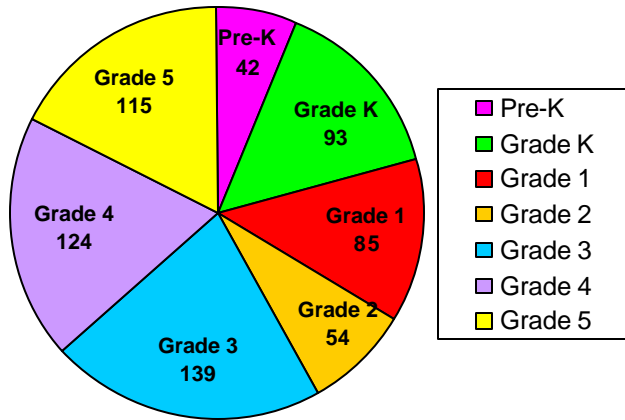

School Profile: Randolph Elementary School

Grade Level Distribution

Race/Ethnic Distribution

General Information

Source: SchoolNet Dashboard 2009-10
Fulton County Schools Mobility Report 2008-09