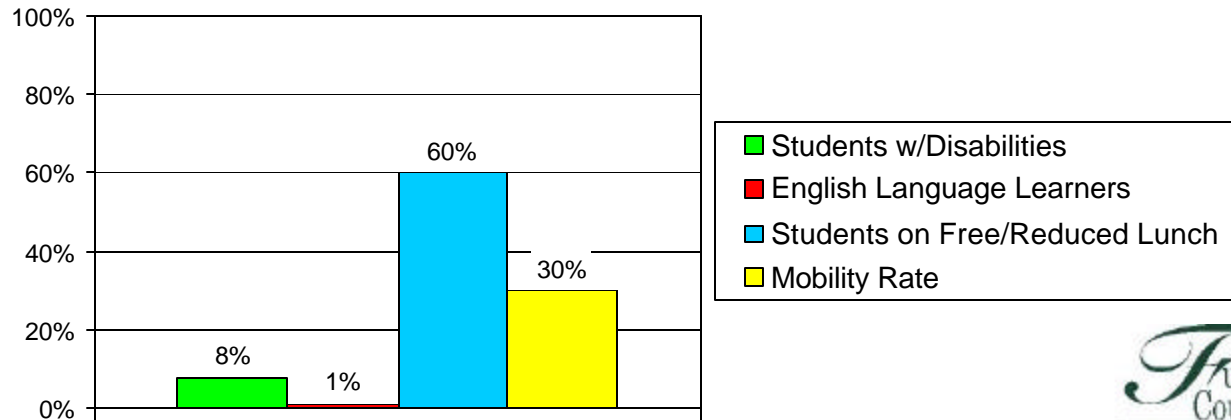

School Profile: Randolph Elementary School

Grade Level Distribution

Race/Ethnic Distribution

General Information

Source: SchoolNet Dashboard 2009-10
Fulton County Schools Mobility Report 2008-09