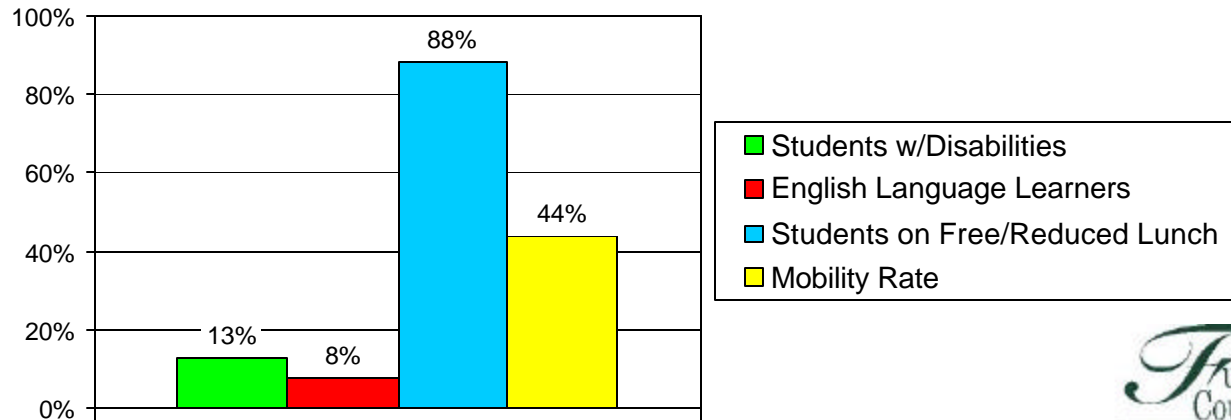

School Profile: Palmetto Elementary School

Grade Level Distribution

Race/Ethnic Distribution

General Information

Source: SchoolNet Dashboard 2009-10
Fulton County Schools Mobility Report 2008-09