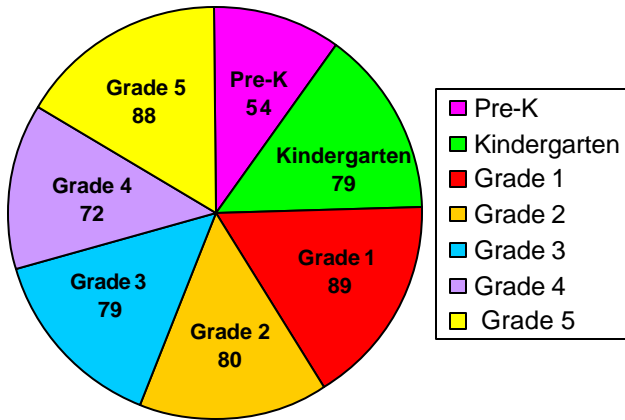

School Profile: Palmetto Elementary School

Grade Level Distribution

Race/Ethnic Distribution

General Information

Source: SchoolNet Dashboard 2009-10
Fulton County Schools Mobility Report 2008-09