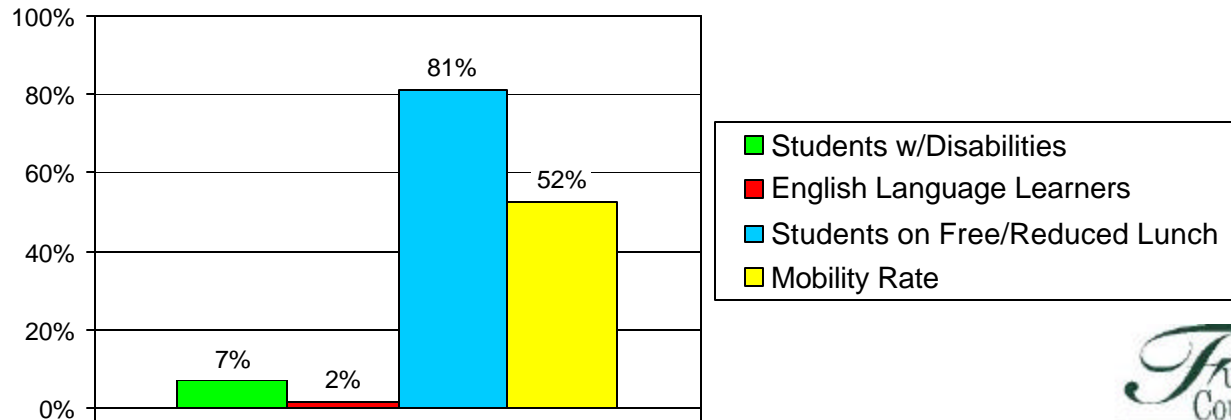

School Profile: Seaborn Lee Elementary School

Grade Level Distribution

Race/Ethnic Distribution

General Information

Source: SchoolNet Dashboard 2009-10
Fulton County Schools Mobility Report 2008-09