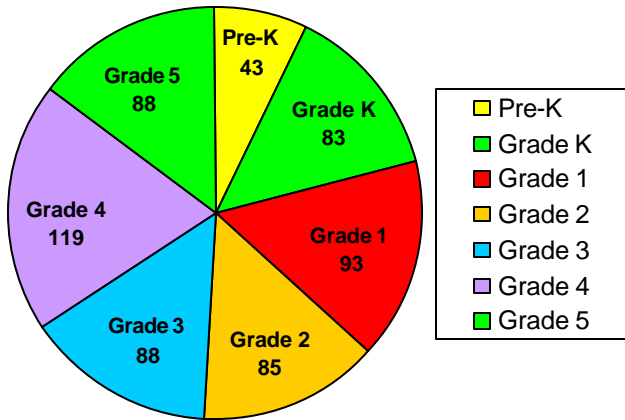

School Profile: Seaborn Lee Elementary School

Grade Level Distribution

Race/Ethnic Distribution

General Information

Source: SchoolNet Dashboard 2009-10
Fulton County Schools Mobility Report 2008-09