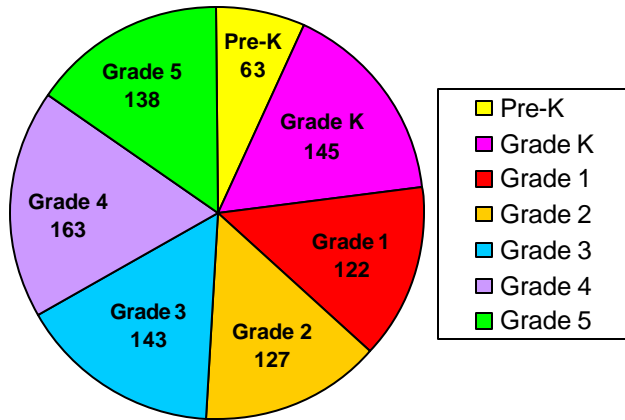

School Profile: Evoline C. West Elementary School

Grade Level Distribution

Race/Ethnic Distribution

General Information

Source: SchoolNet Dashboard 2009-10
Fulton County Schools Mobility Report 2008-09