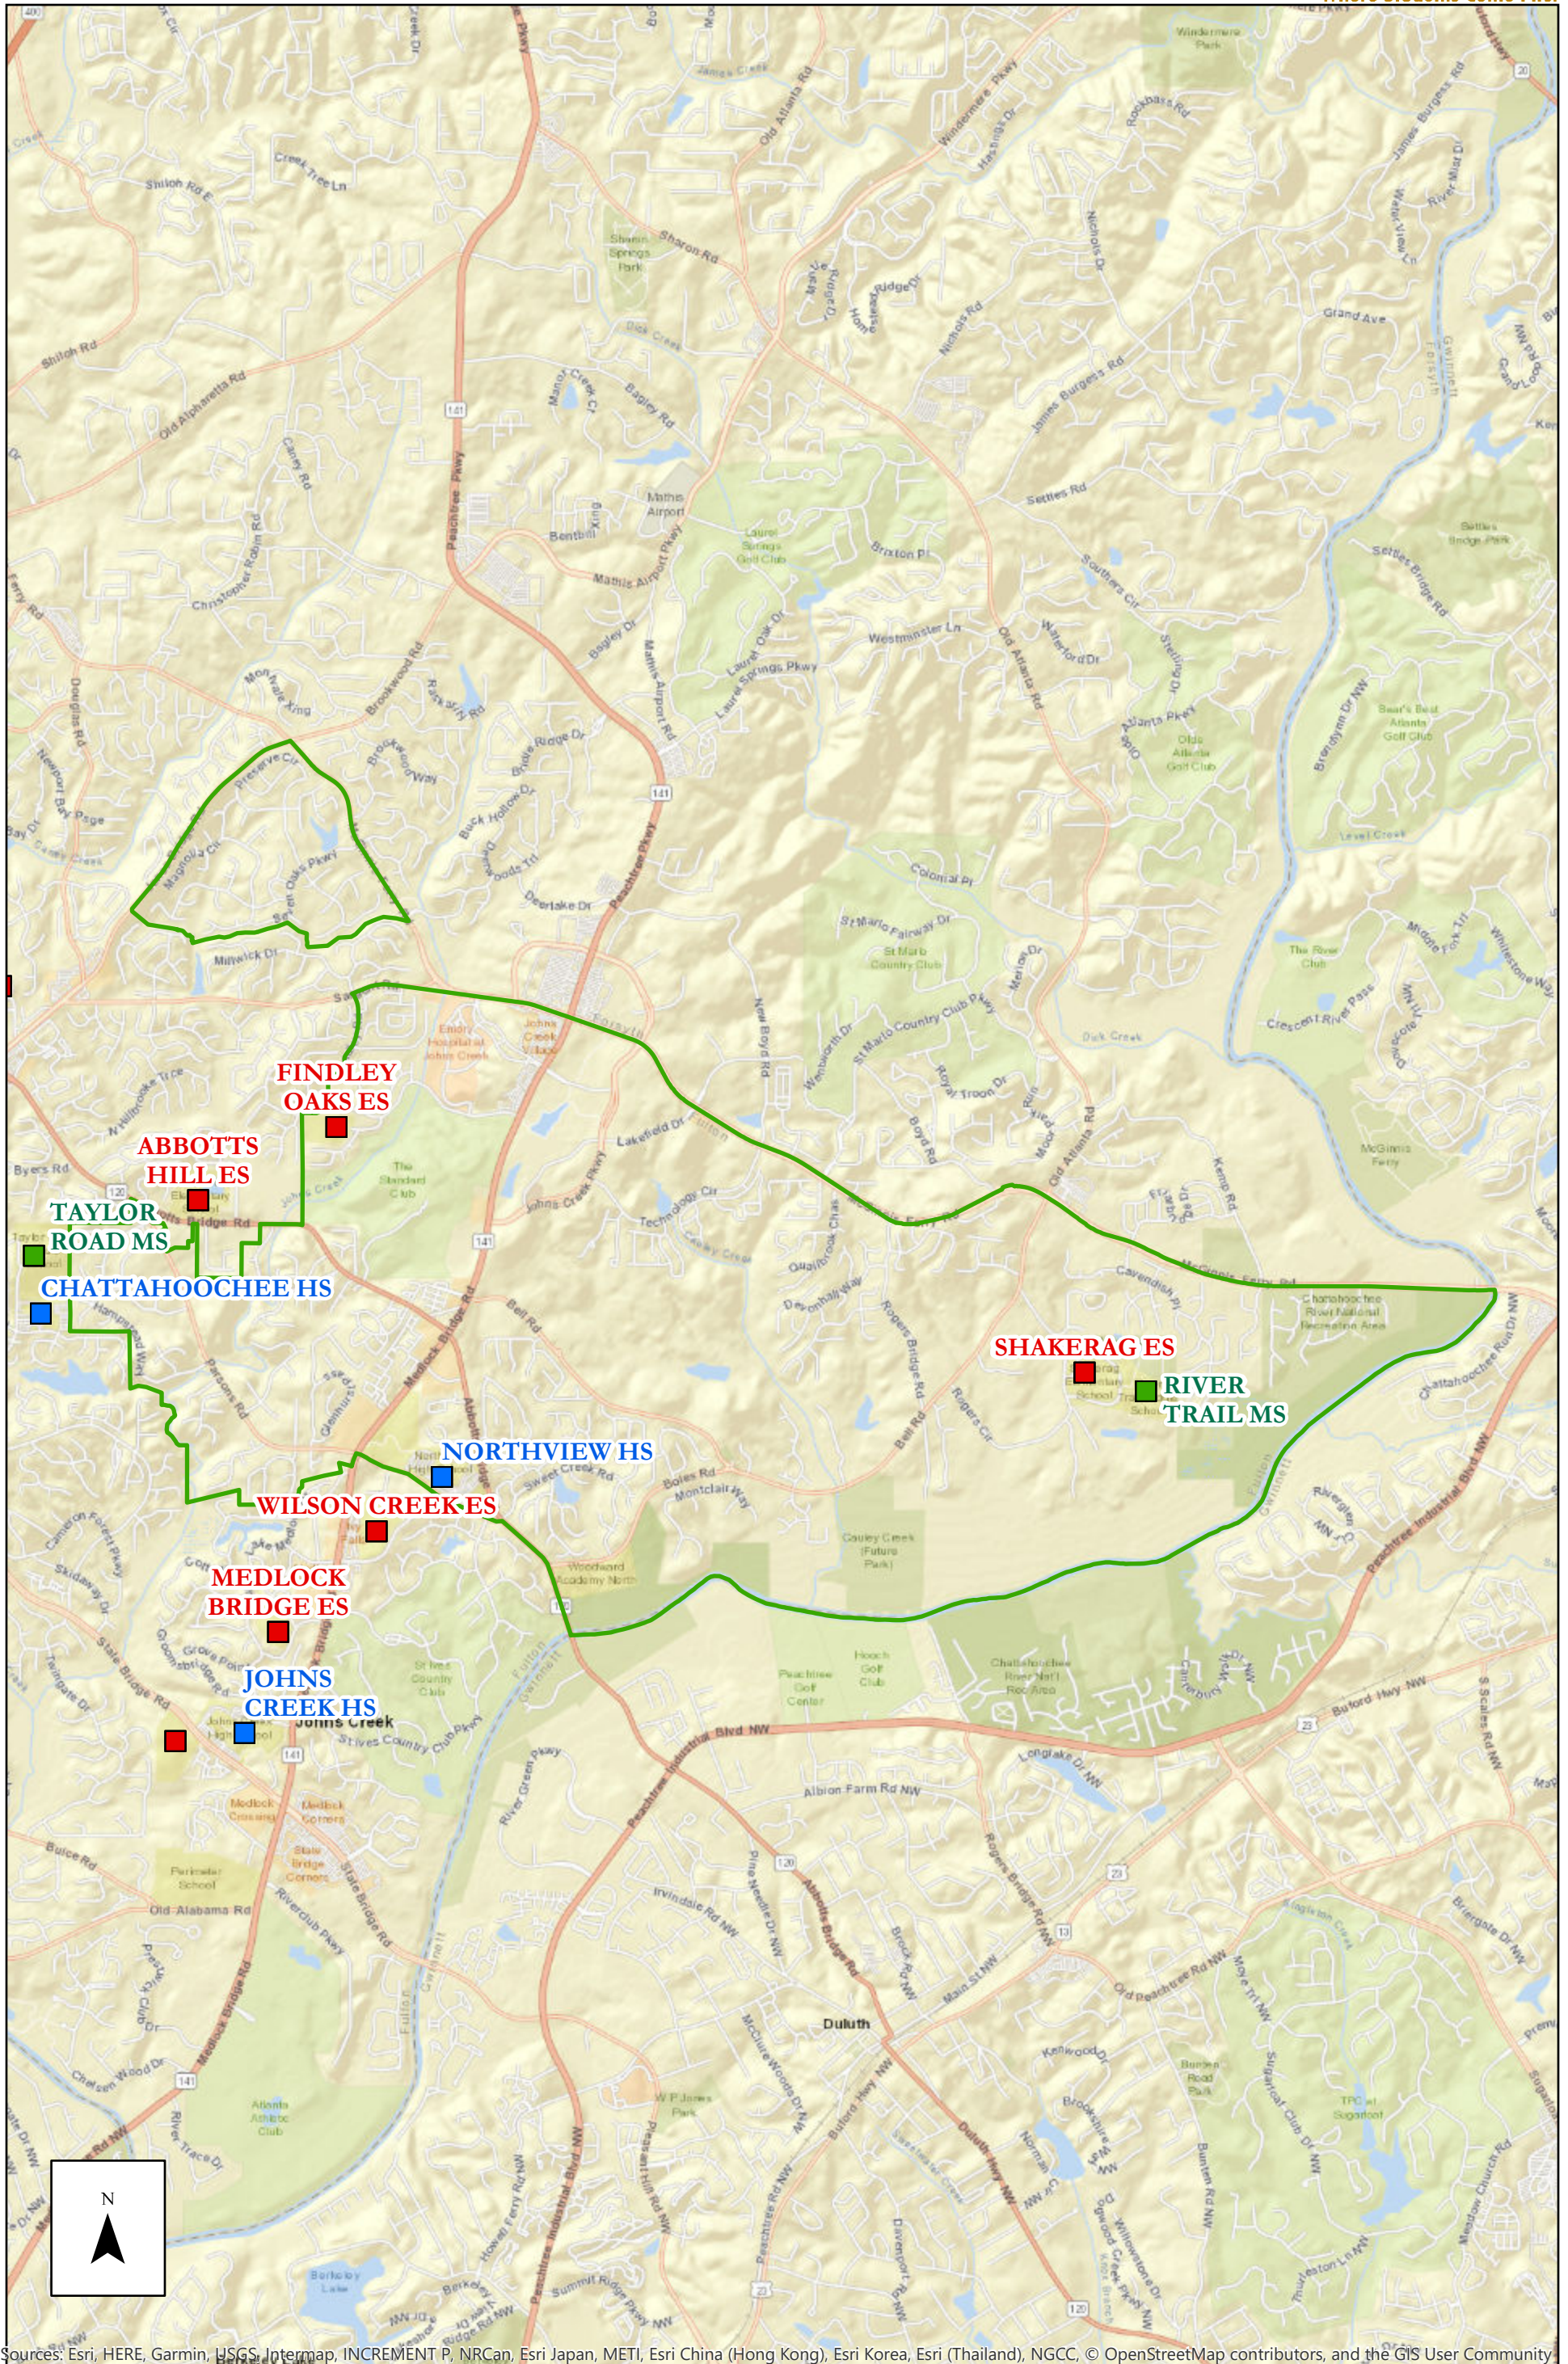

RIVER TRAIL MS 2018-19 Attendance Zone

Sources: Esri, HERE, Garmin, USGS, Intermap, INCREMENT P, NRCan, Esri Japan, METI, Esri China (Hong Kong), Esri Korea, Esri (Thailand), NGCC, © OpenStreetMap contributors, and the GIS User Community