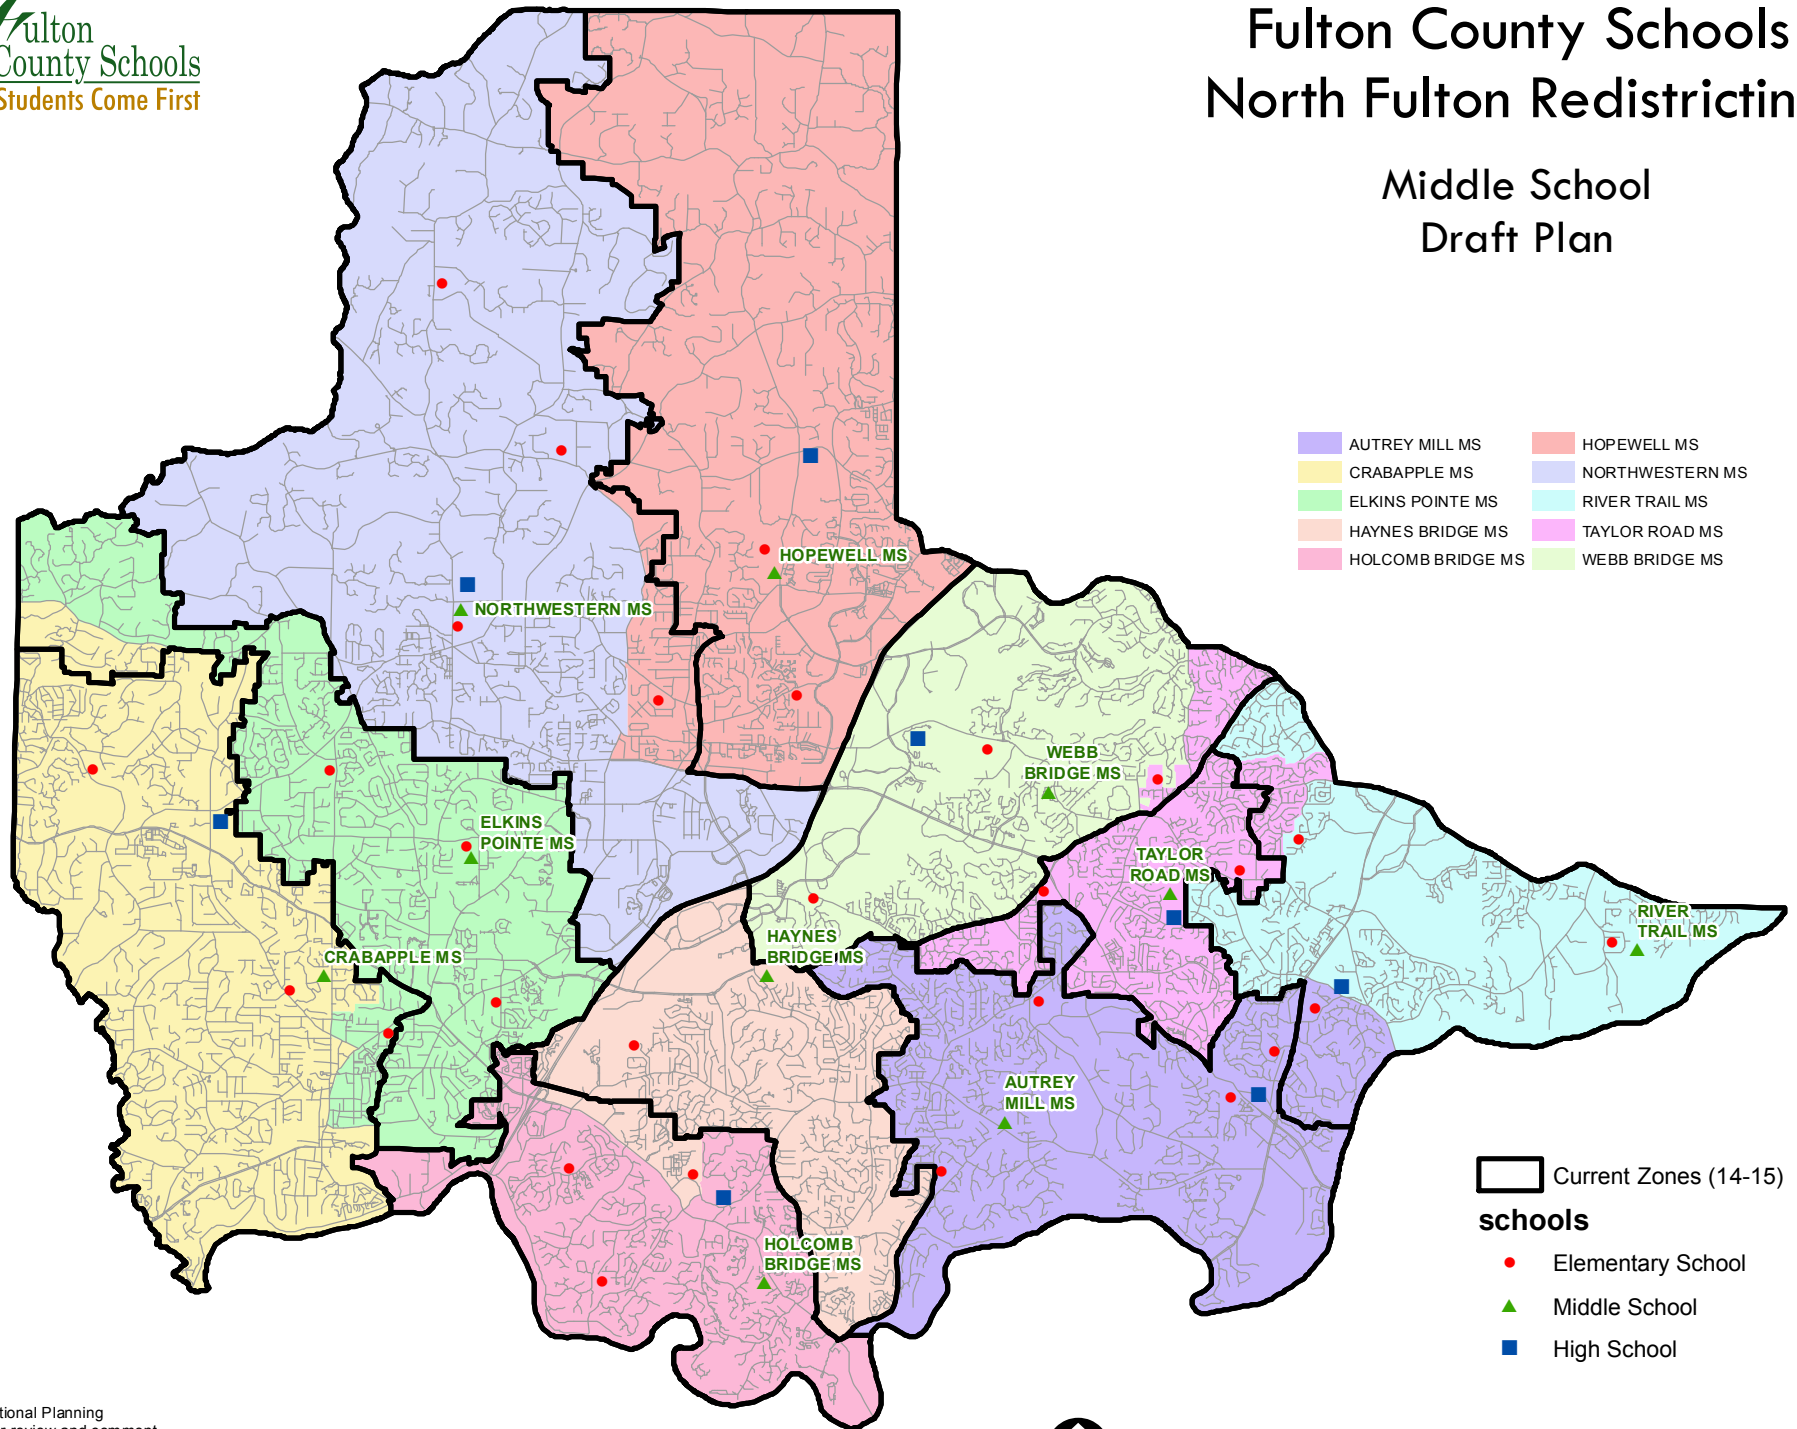

Fulton County Schools North Fulton Redistricting

Middle School Draft Plan

- | | |
|--|--|
| ■ AUTREY MILL MS | ■ HOPEWELL MS |
| ■ CRABAPPLE MS | ■ NORTHWESTERN MS |
| ■ ELKINS POINTE MS | ■ RIVER TRAIL MS |
| ■ HAYNES BRIDGE MS | ■ TAYLOR ROAD MS |
| ■ HOLCOMB BRIDGE MS | ■ WEBB BRIDGE MS |

- Current Zones (14-15)
- schools**
- Elementary School
 - ▲ Middle School
 - High School