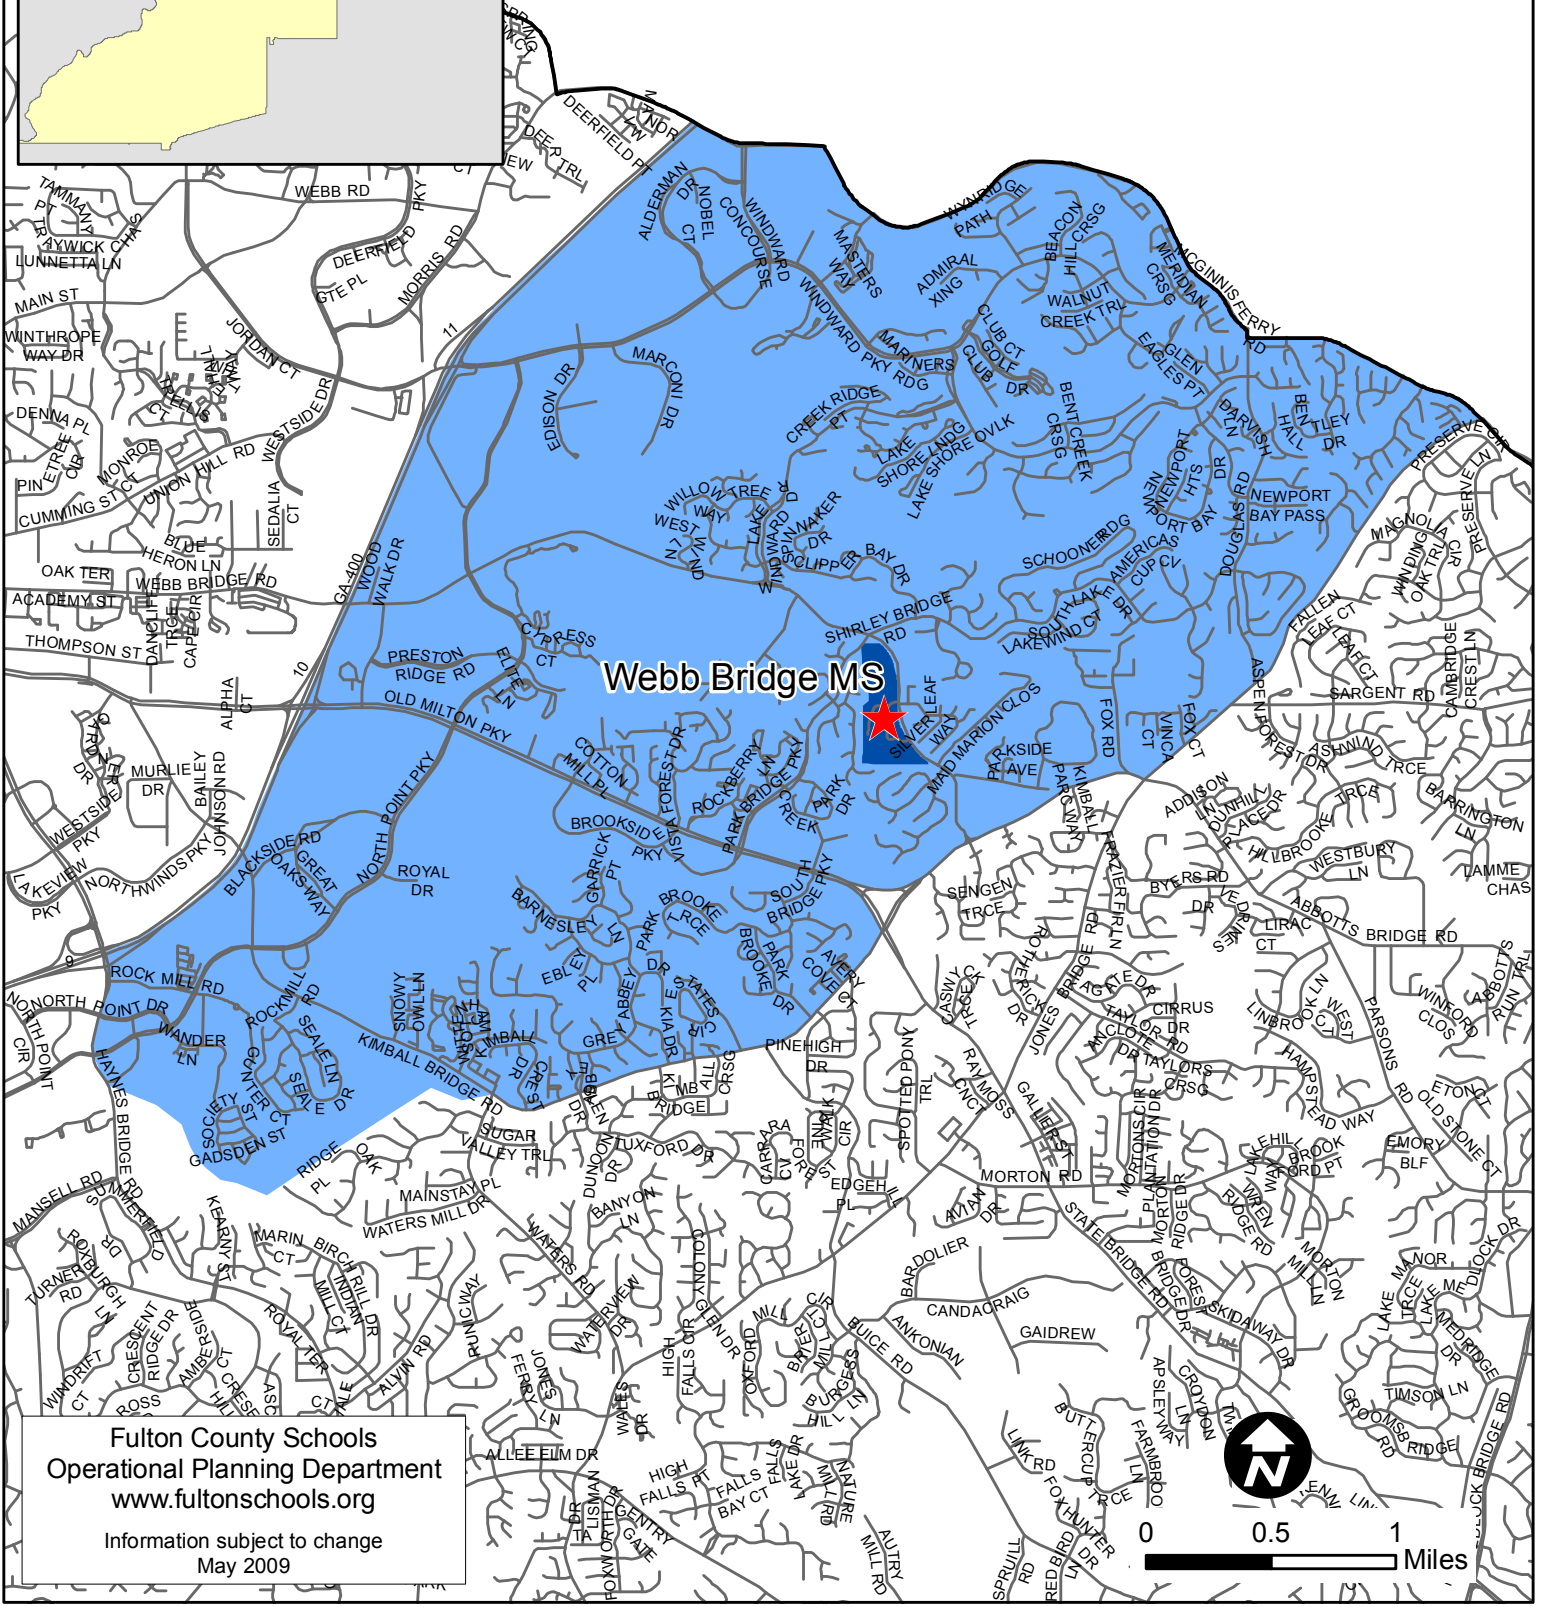

Location in Fulton County

Webb Bridge Middle Attendance Zone

2009-2010 School Year

Webb Bridge MS

Fulton County Schools
Operational Planning Department
www.fultonschools.org
Information subject to change
May 2009

0 0.5 1 Miles