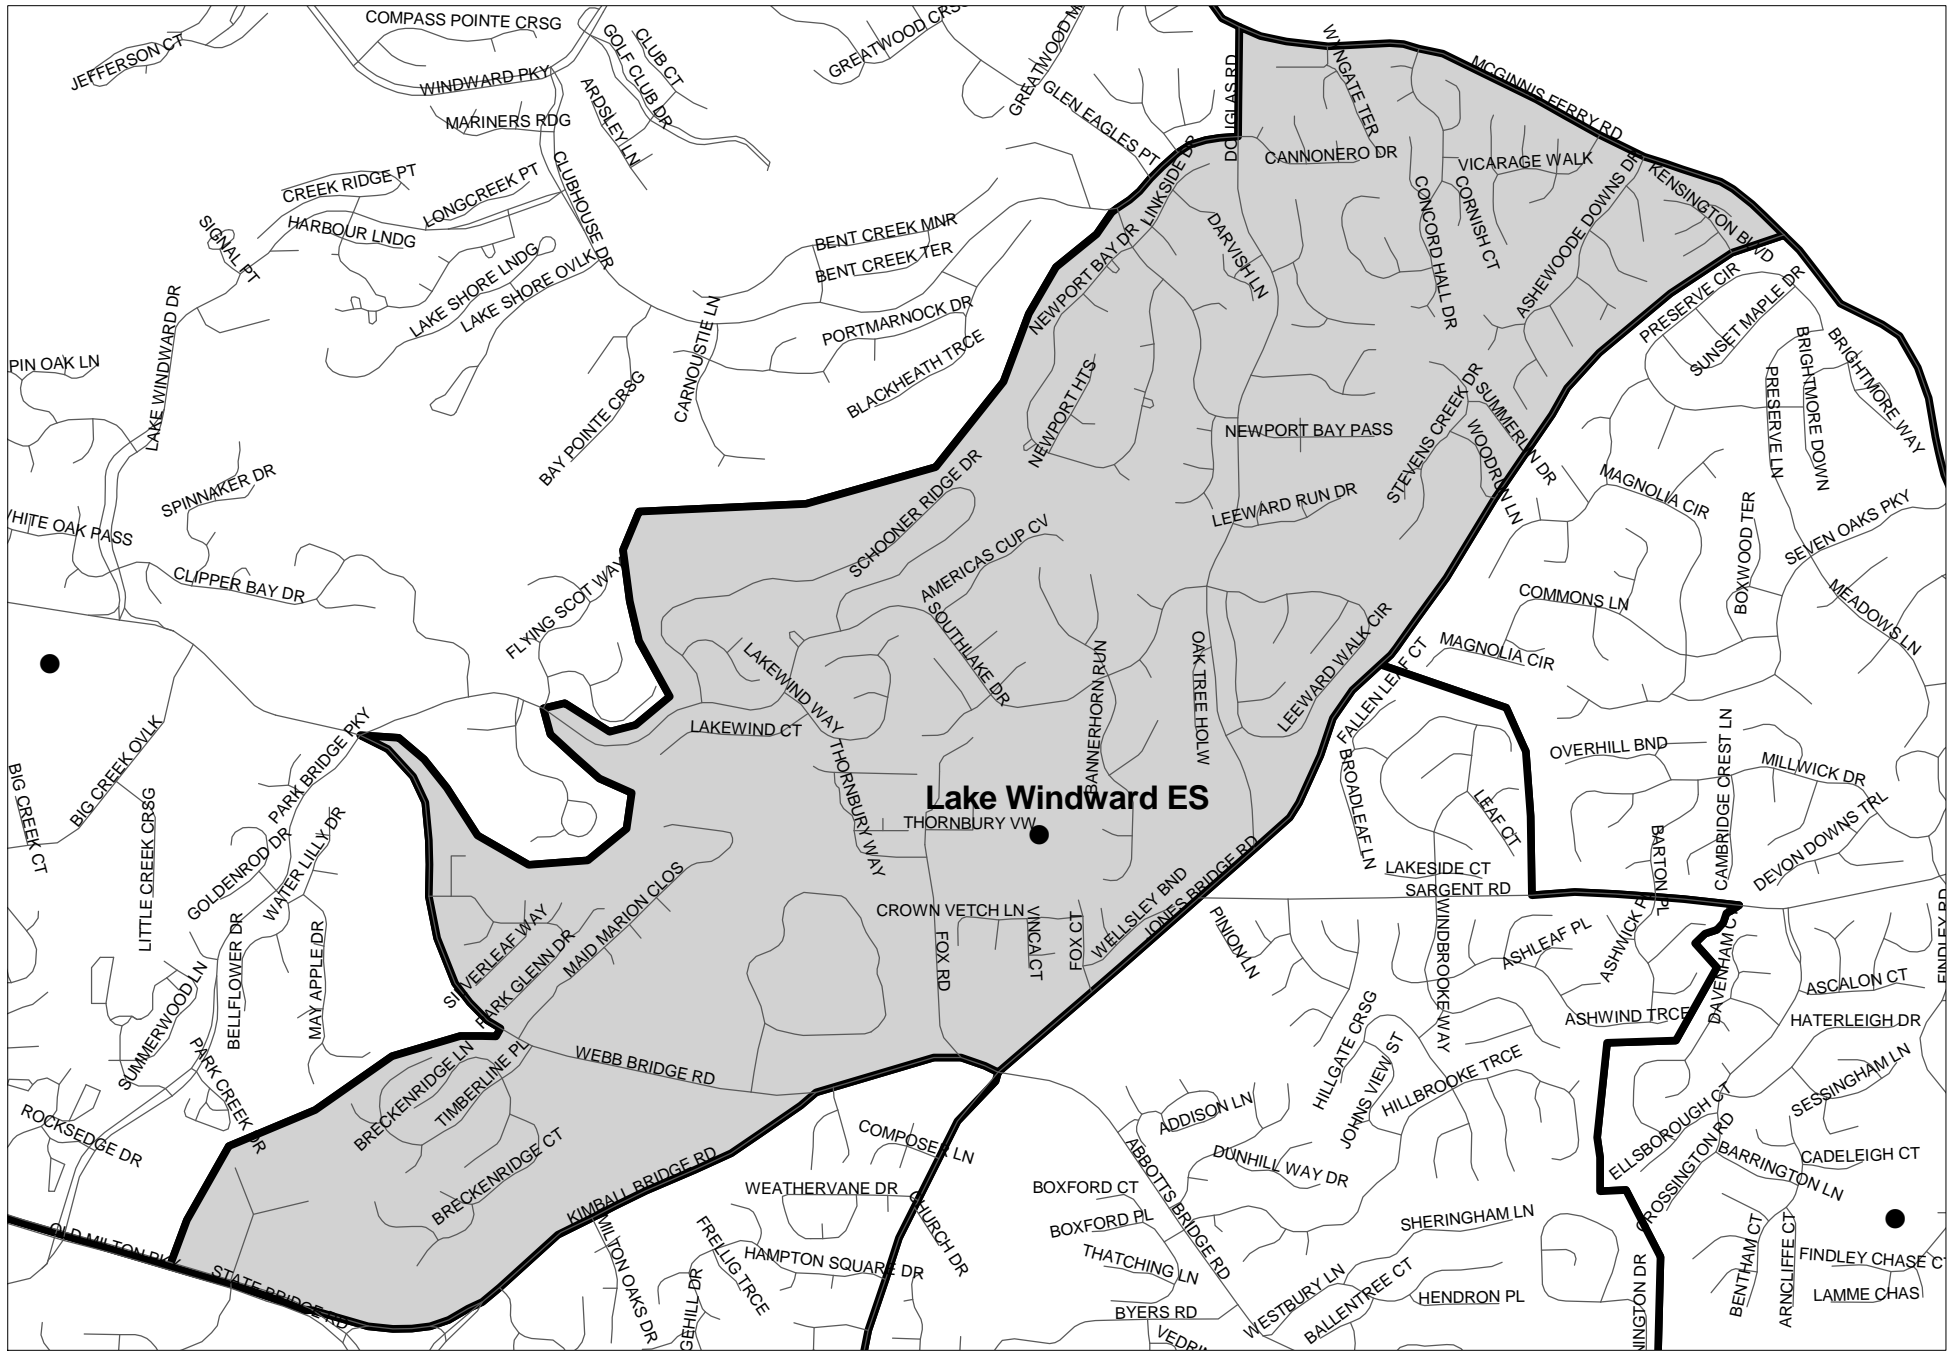

2005-06 Lake Windward Elementary School Attendance Zone

0.25 0 0.25 Miles